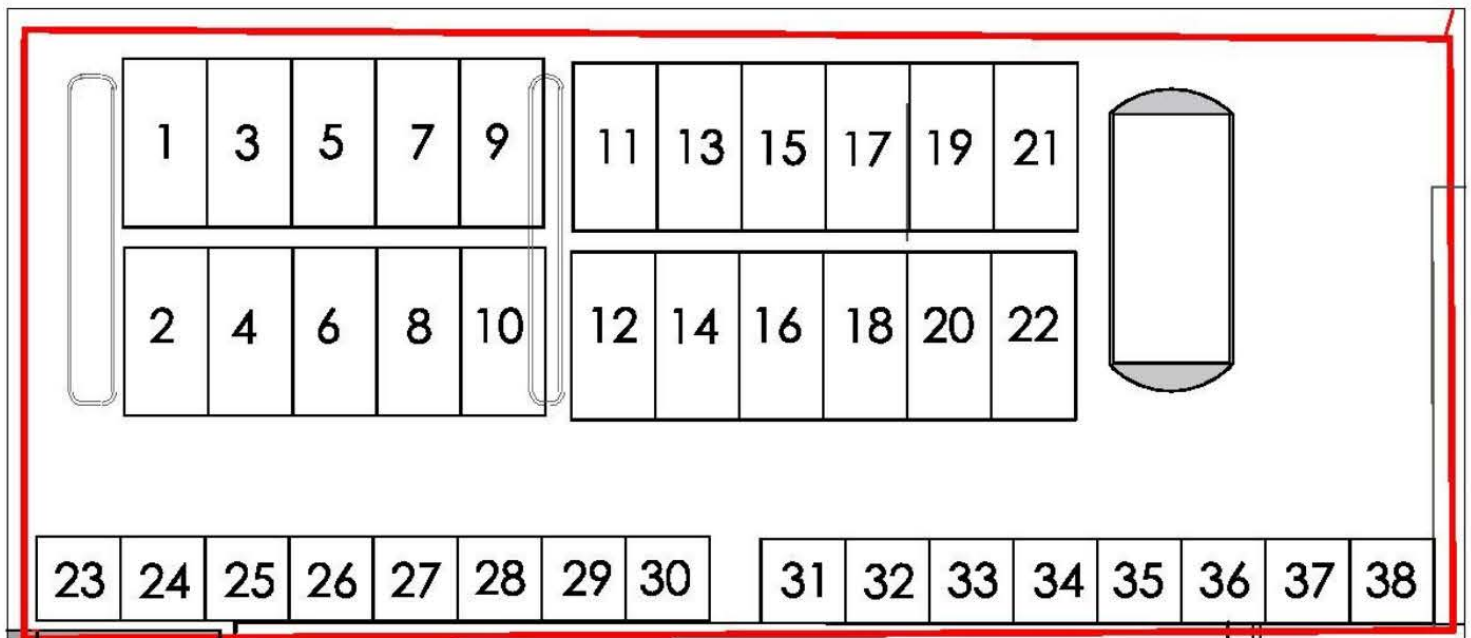

Zone 3 Vendors

Fruits & Bloom - **16/18**

Alchemy Bread - **Fence**

Ankars Tropix - **7**

Bentwire - **27**

Karla (Maestro) - **4**

K&L Sausage - **1/3**

Hidden Village - **6**

Kizuna Sauce - **20**

Oh Natural Foods - **35/36/37**

Netti Jewelry - **12**

Ok Kettlecorn - **23/24/25**

Pig City - **9**

Pour it Out - **28**

Smiling - **32**

Tennebrise - **33/34**

TNT - **Fence**

Triple Island - **31**

Zelaney Farms - **17/19**

Castle Gardens - **11/13/15**

Okana - **30**

North Broadview - **5**

Craig Bacon - **8/10**

Wild Mushrooms - **26**

Love Co - **14**

Hush Hush - **29**

Time Schedule for arriving (Will be adjusted to fit Vendors who need an early arrival time)

Stalls 1-21: 6:15 - 6:45

Stalls 2-22: 6:15 - 6:30

Stalls 23-38: 5:45 - 6:15