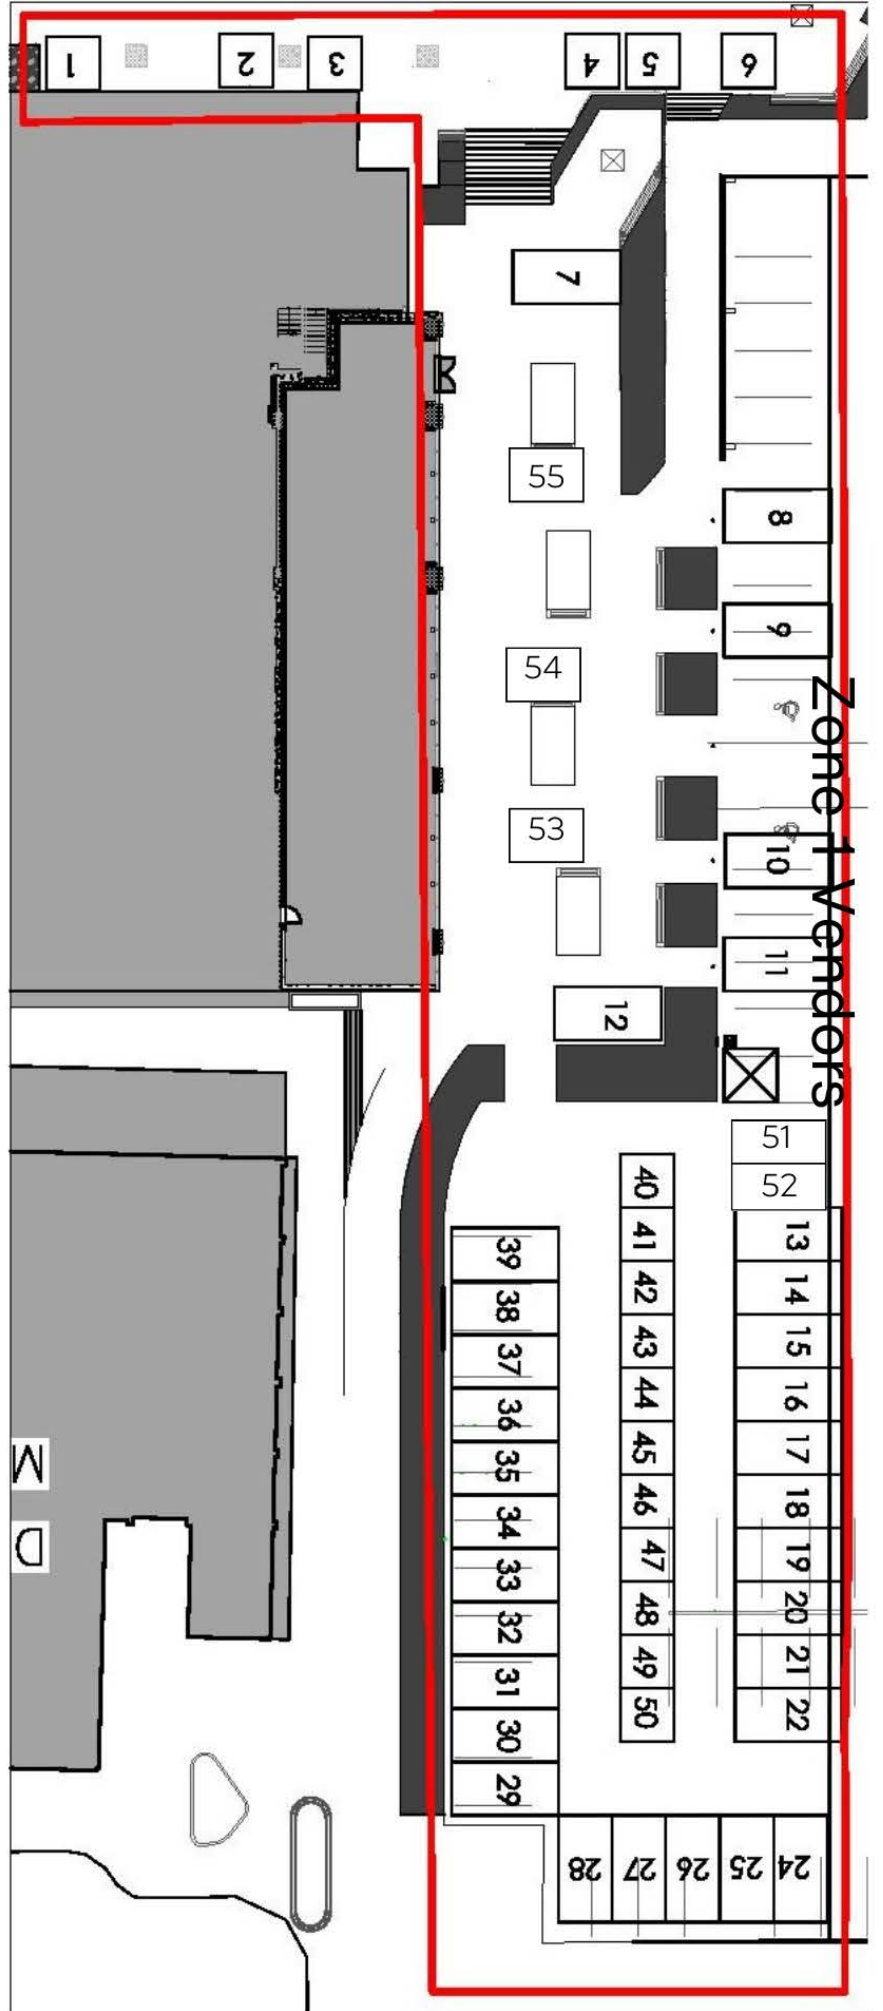

- It used to be a Tree - 8/10
- 4 Elements - 14/16
- Alana P. - 41
- Heartfelt - 9
- ASG - 28/30
- Birdhouses - 35
- Crepe Bistro - Con
- Falafel Bites - 42
- Forbes - 2/4
- Gaia Delights - 19
- Lynne's Granola - 24
- Hiveology - 7
- Happy Hooking - 39
- Joe Rich - 6
- Kings Vegetarian - Con
- Llyods Cinabun - 29
- M. Welsh - 32/34
- Meenu Cusinee - Con
- Scout - 47
- Sole Doc - 49
- Okanagan Stitching - 13
- Scott - 44/46
- Westbank - 22
- Sea Gypsy - 25
- Simply Salsa - 18
- Miss Sew & Sew - 17
- Pen on Paper - 5
- Little Shack - 38/40
- Stonewall - 31/33
- Vintage Art - 15
- White Drop - 20
- Wired Wonders - 11
- Plumberry - 37
- Given - 27
- The Donut Guy - 43/45
- Splish Splash - 12
- Soupin It Up - 23
- Bruno & Deb - 48
- Haskaps - 50
- Palomine - 52
- Yume Mill - 21
- Ruthless Waffles - 51/53
- Anna Kitchen - 36

# Zone 3 Vendors

Fruits & Bloom - **16/18**

Alchemy Bread - **Fence**

Ankars Tropix - **7**

Bentwire - **27**

Karla (Maestro) - **4**

K&L Sausage - **1/3**

Hidden Village - **6**

Love Co - **14**

Hush Hush - **29**

Time Schedule for arriving (Will be adjusted to fit Vendors who need an early arrival time)

Stalls 1-21: 6:15 - 6:45

Stalls 2-22: 6:15 - 6:30

Stalls 23-38: 5:45 - 6:15