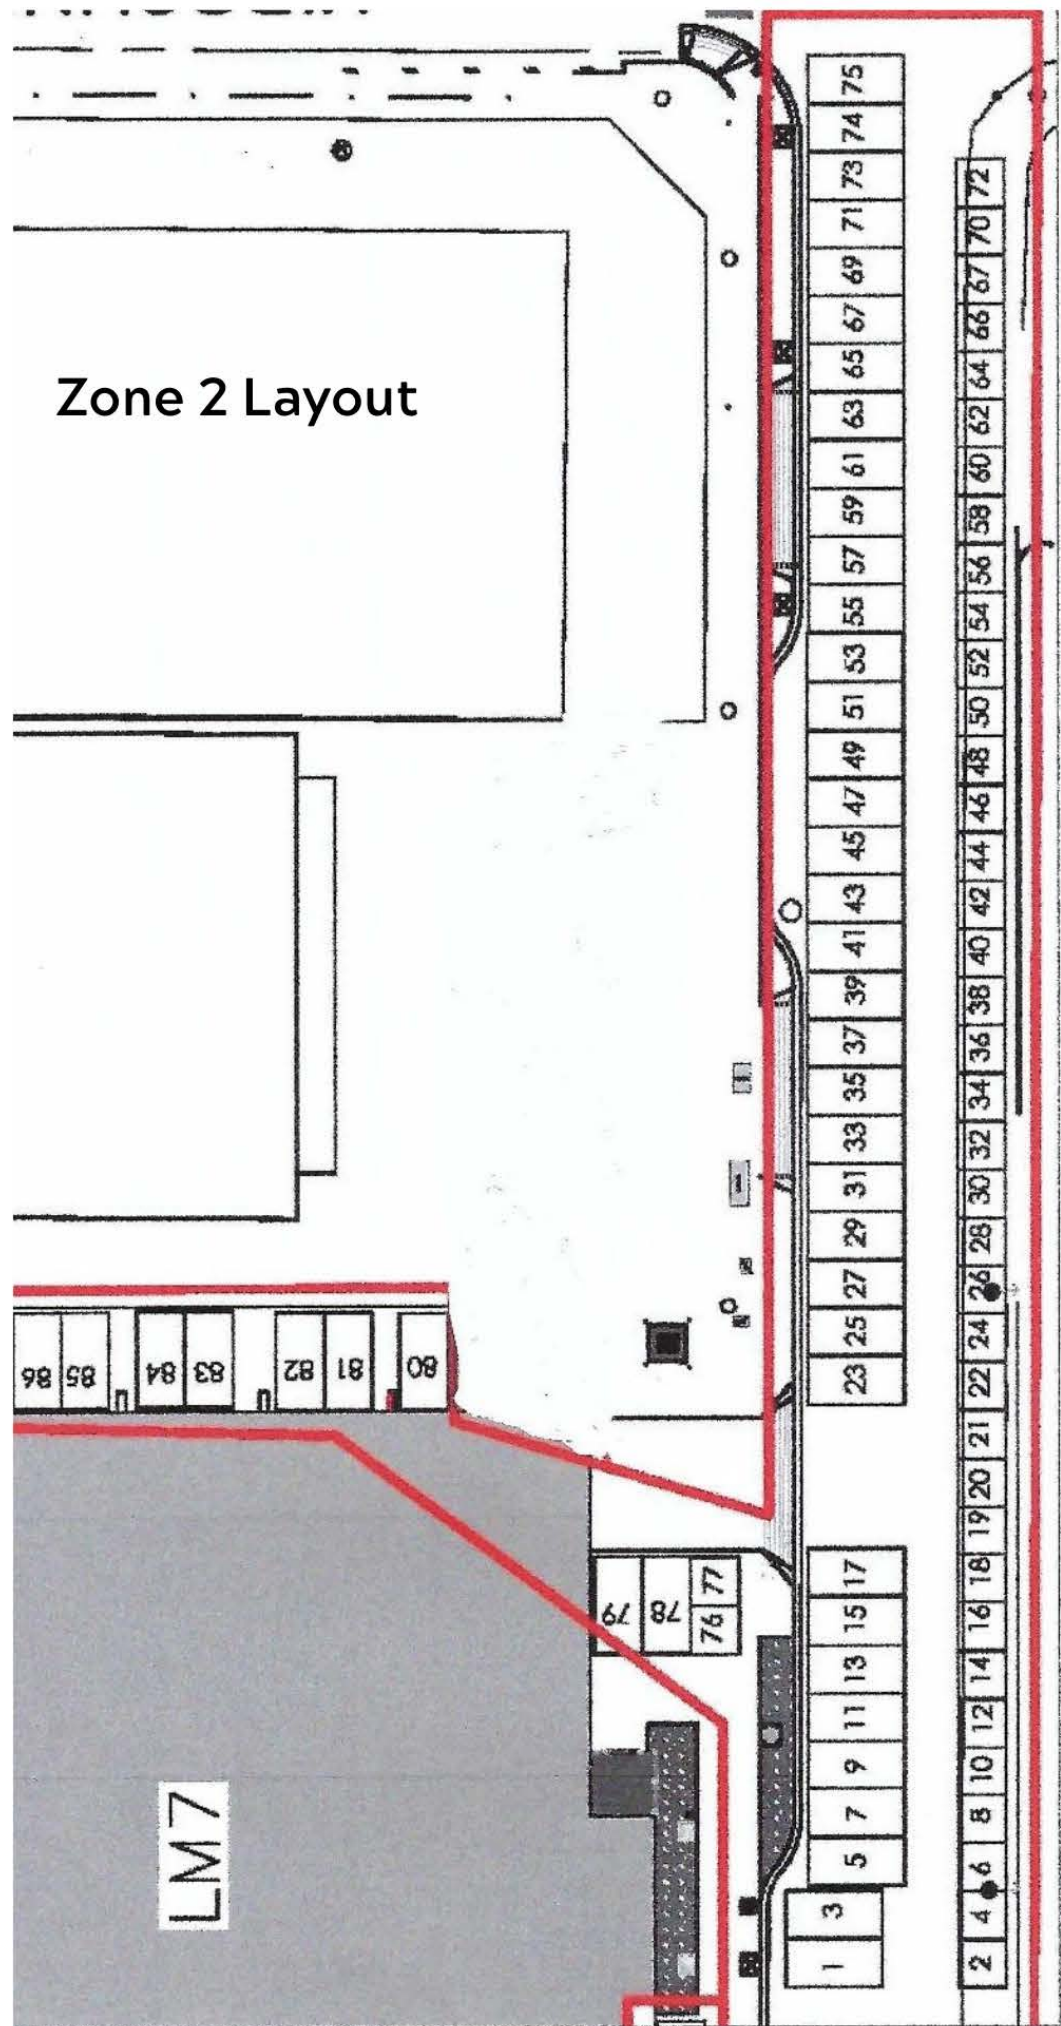

- It used to be a Tree - 8/10
- 4 Elements - 14/16
- Alana P. - 41
- Heartfelt - 9
- ASG - 28/30
- Birdhouses - 35
- Crepe Bistro - Con
- Falafel Bites - 42
- Forbes - 2/4
- Gaia Delights - 19
- Lynne's Granola - 24
- Hiveology - 7
- Happy Hooking - 39
- Joe Rich - 6
- Kings Vegetarian - Con
- Llyods Cinabun - 29
- M. Welsh - 32/34
- Meenu Cusinee - Con
- Scout - 47
- Sole Doc - 49
- Okanagan Stitching - 13
- Scott - 44/46
- Westbank - 22
- Sea Gypsy - 25
- Simply Salsa - 18
- Miss Sew & Sew - 17
- Pen on Paper - 5
- Little Shack - 38/40
- Stonewall - 31/33
- Vintage Art - 15
- White Drop - 20
- Wired Wonders - 11
- Plumberry - 37
- Given - 27
- The Donut Guy - 43/45
- Splish Splash - 12
- Soupin It Up - 23
- Bruno & Deb - 48
- Haskaps - 50
- Palomine - 52
- Yume Mill - 21
- Ruthless Waffles - 51/53
- Anna Kitchen - 36